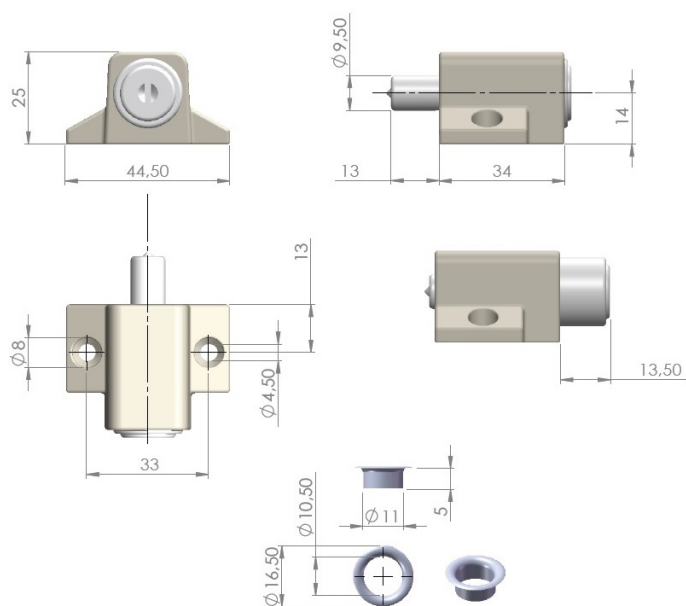

PRODUCT SHEET

Description:

Window Push Lock 280, $\varnothing 19$, Mat NPL, KA E30; CK SISO,W/Sleeve

Item number:

14.02.997-0

Units	Box	Carton	HS Code	Barcode
Pcs.	12	120	8301300000	
				5704866104111

SISO A/S